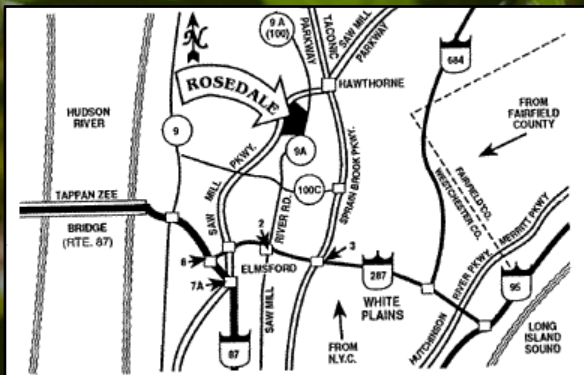

15th annual

Native Plant Weekend

September 7 & 8, 2024

9 am–5:30 pm at Rosedale Nurseries, Inc.

51 Saw Mill River Road (Rte 9A), Hawthorne, NY • 914-769-1300 • rosedalenurseries.com

a benefit for THE NATIVE PLANT CENTER

- Shop a wide selection of native trees, shrubs, perennials, grasses, and ferns for your garden
- Personal shoppers will be available to help you make selections
- Free workshops each day at 11 am and 2 pm

Members of The Native Plant Center receive a 10% discount on retail carry-out purchases at Rosedale. Sign up at nativeplantcenter.org

For more information: 914-606-7870
Native.Plant@sunywcc.edu

Photo: Joseph Squillante